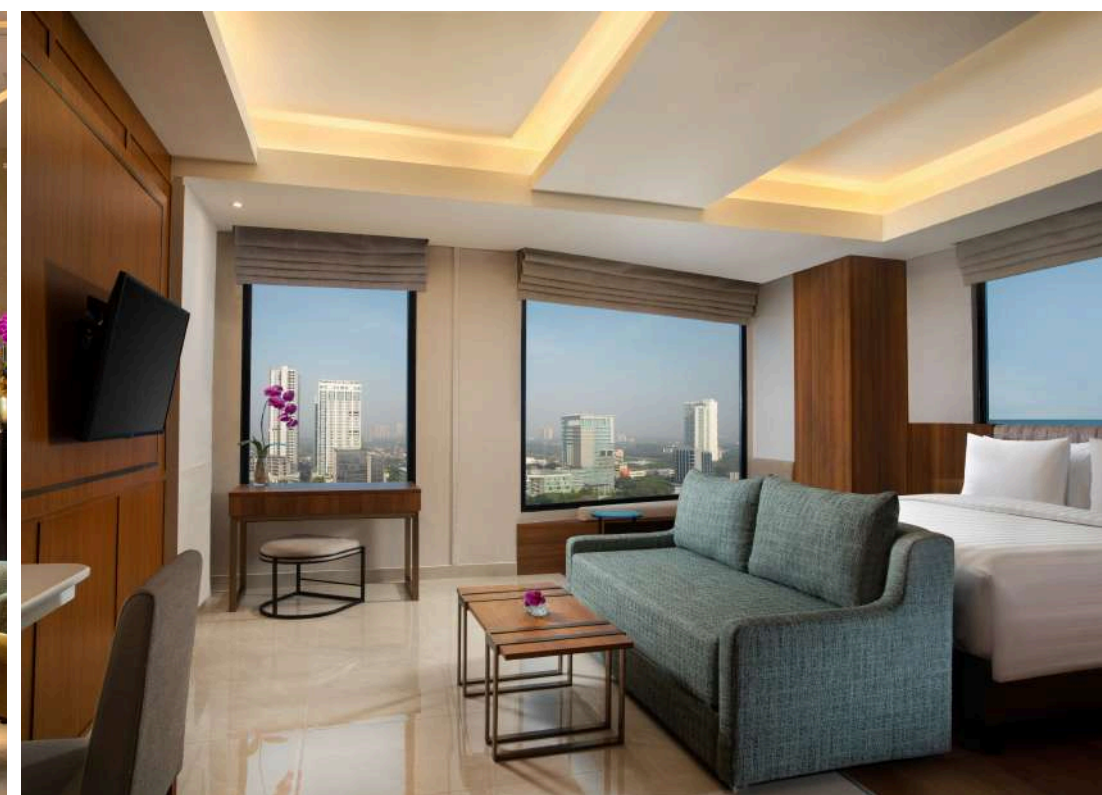

LOCATION

Strategically nestled in the core of the vibrant satellite city of BSD City, Trembesi Hotel is close to AEON Mall, 8 minutes to Rawa Buntu train station, 2 minutes to the nearest hospital, 10 minutes to the highway, 30 minutes to Soekarno Hatta International Airport.

ACCOMMODATION

Trembesi Hotel features 252 luxury guest rooms including 27 suites, and 1 presidential suite. Rooms range in size from 32 to 174 square meters. Traditional materials are intertwined with advanced technology, providing people with familiar comfort from home and convenience at their fingertips.

Name	Size (Sqm)	Units
Superior	32	176
Deluxe	34	44
Superior Executive	32	4
Sunrise Suite	42	11
Sunset Suite	46	11
Executive Suite	72	5
Presidential Suite	174	1

IN-ROOM FEATURES*

- IPTV Technology
- Wi-Fi and high speed internet access
- Wide Double-Glazed Window
- Bathtub / Shower
- Refrigerator / Minibar
- Digital light control
- Safe deposit box
- In room dining
- Microwave
- Kitchenette
- Wheelchair friendly Superior Rooms
- Inter-connection room

*Depending on the room configuration *

AMENITIES AND FACILITIES*

- Concierge • Kayu Api Barbeque Corner • Gym • Munggur Escape • Infinity Edge Swimming Pool • Jacuzzi • Retail Area • Outdoor multipurpose court • Kids' playground • Doctor on call • Wheelchair friendly facilities

*Additional fees may apply

FOOD & BEVERAGE

Pohon Lounge :

Welcome to our lobby lounge featuring Trembesi Hotel's refreshing welcome drink, appetizing finger food and delectable desserts.

Open Monday - Sunday 10.00 - 22.00

Pool Bar:

Relax, unwind, repeat. Enjoy yet another breathtaking view surrounding the various recreational facilities on level 16.

Open Monday - Sunday 10.00 - 22.00

Trembesi Café:

Enjoy sumptuous buffet or ala carte meals in our all-day dining café on level 6 with both indoor and alfresco seating surrounded by exceptional views.

Open Monday - Sunday 06.00 - 23.00

Breakfast Monday - Friday 06.00 - 10.00

Breakfast Saturday - Sunday 06.00 - 10.30

Lunch 12.00 - 15.00

Dinner 18.00 - 22.00

*In-room dining available for 24-hours

Last order is 30 minutes before closing