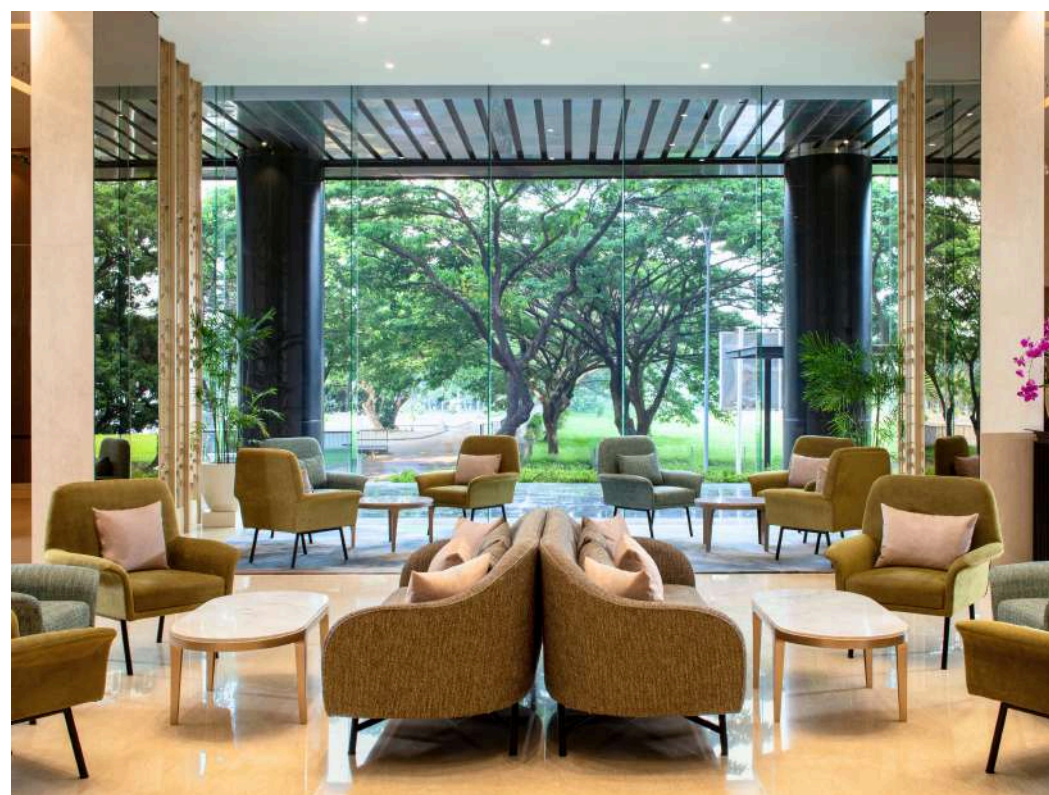

## AT A GLANCE

- 3 main F&B amenities (Pohon Lounge, Trembesi Café, Pool Bar)
- In-room dining available 24/7
- Complimentary Wi-Fi throughout hotel
- Unique two-tiered auditorium with capacity of 273 people (197 seats + 2 disable at the main tier and 76 seats at the top tier)
- 13 function rooms with 2 ballrooms fitting up to 600 people semi-outdoor and 200 people respectively.